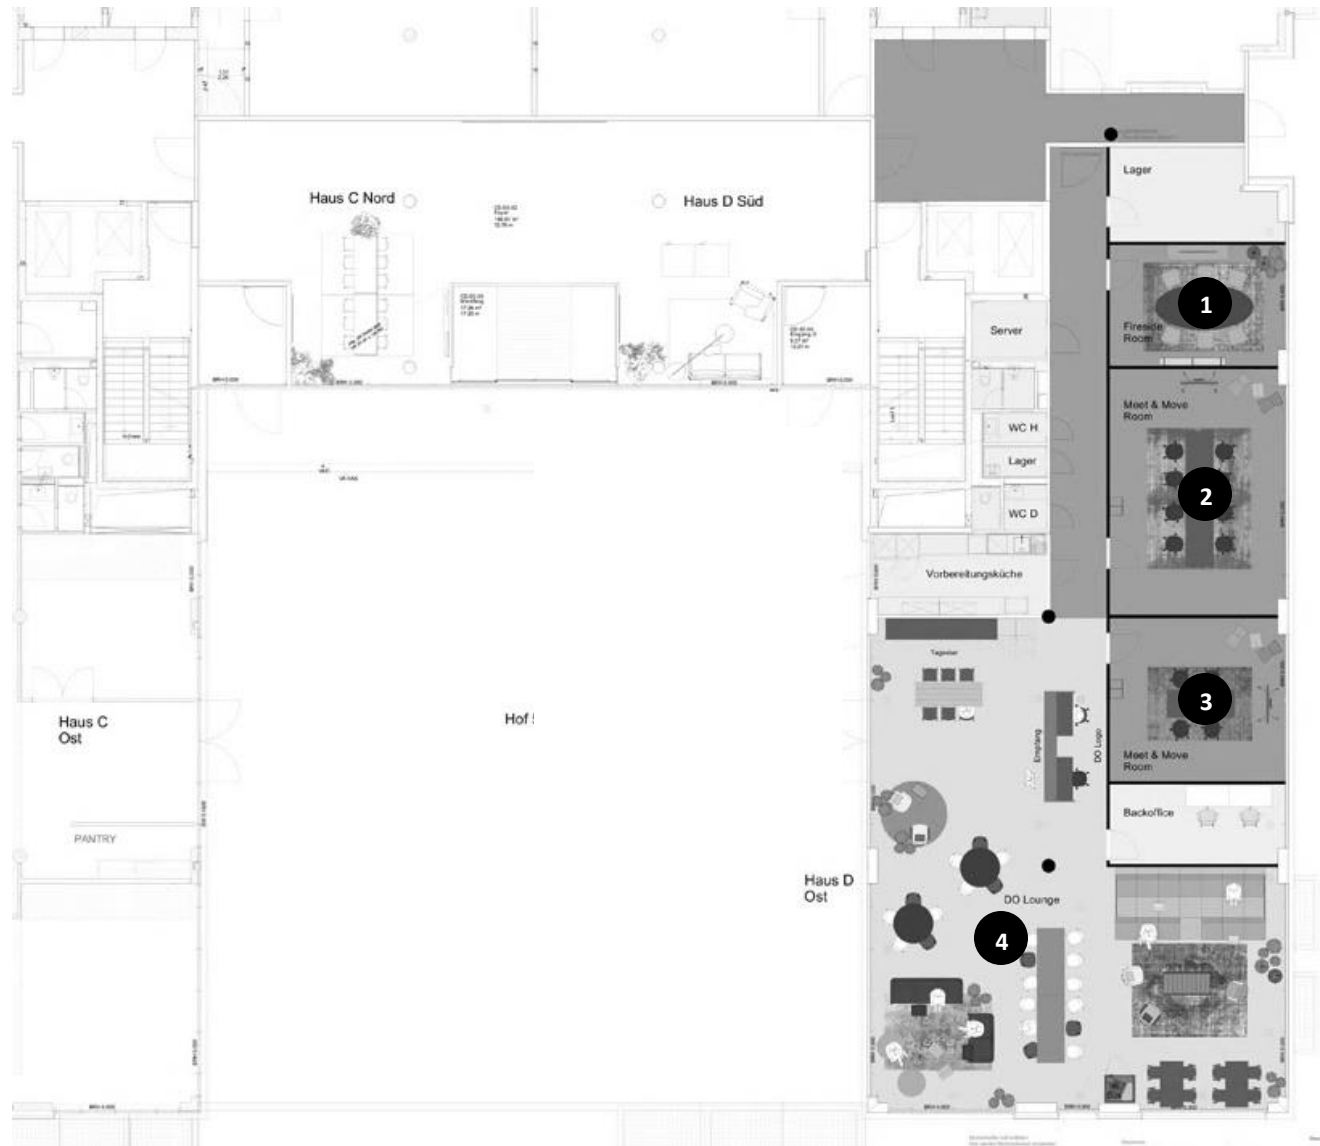

Standortportfolio

Stuttgart Gerlingen

DESIGN OFFICES

EG 00

Meetings & Conference

- 1** Fireside Room I
- 2** Meet & Move Room I
- 3** Meet & Move Room II
- 4** DO.Lounge

EG 00

Meetings & Conference

	m ²	L x B x H in Metern	New Work	U-Form	Parlament	Theater	Block	Stuhlkreis	Bankett
1	Fireside Room I	22	3.95 x 5.58 x 3.5				6		
2	Meet & Move Room I	46	8 x 5.58 x 3.5				18		
3	Meet & Move Room II	30	5.30 x 5.58 x 3.5				8		
4	DO.Lounge	168	Außergewöhnliche Möblierungsmöglichkeiten						